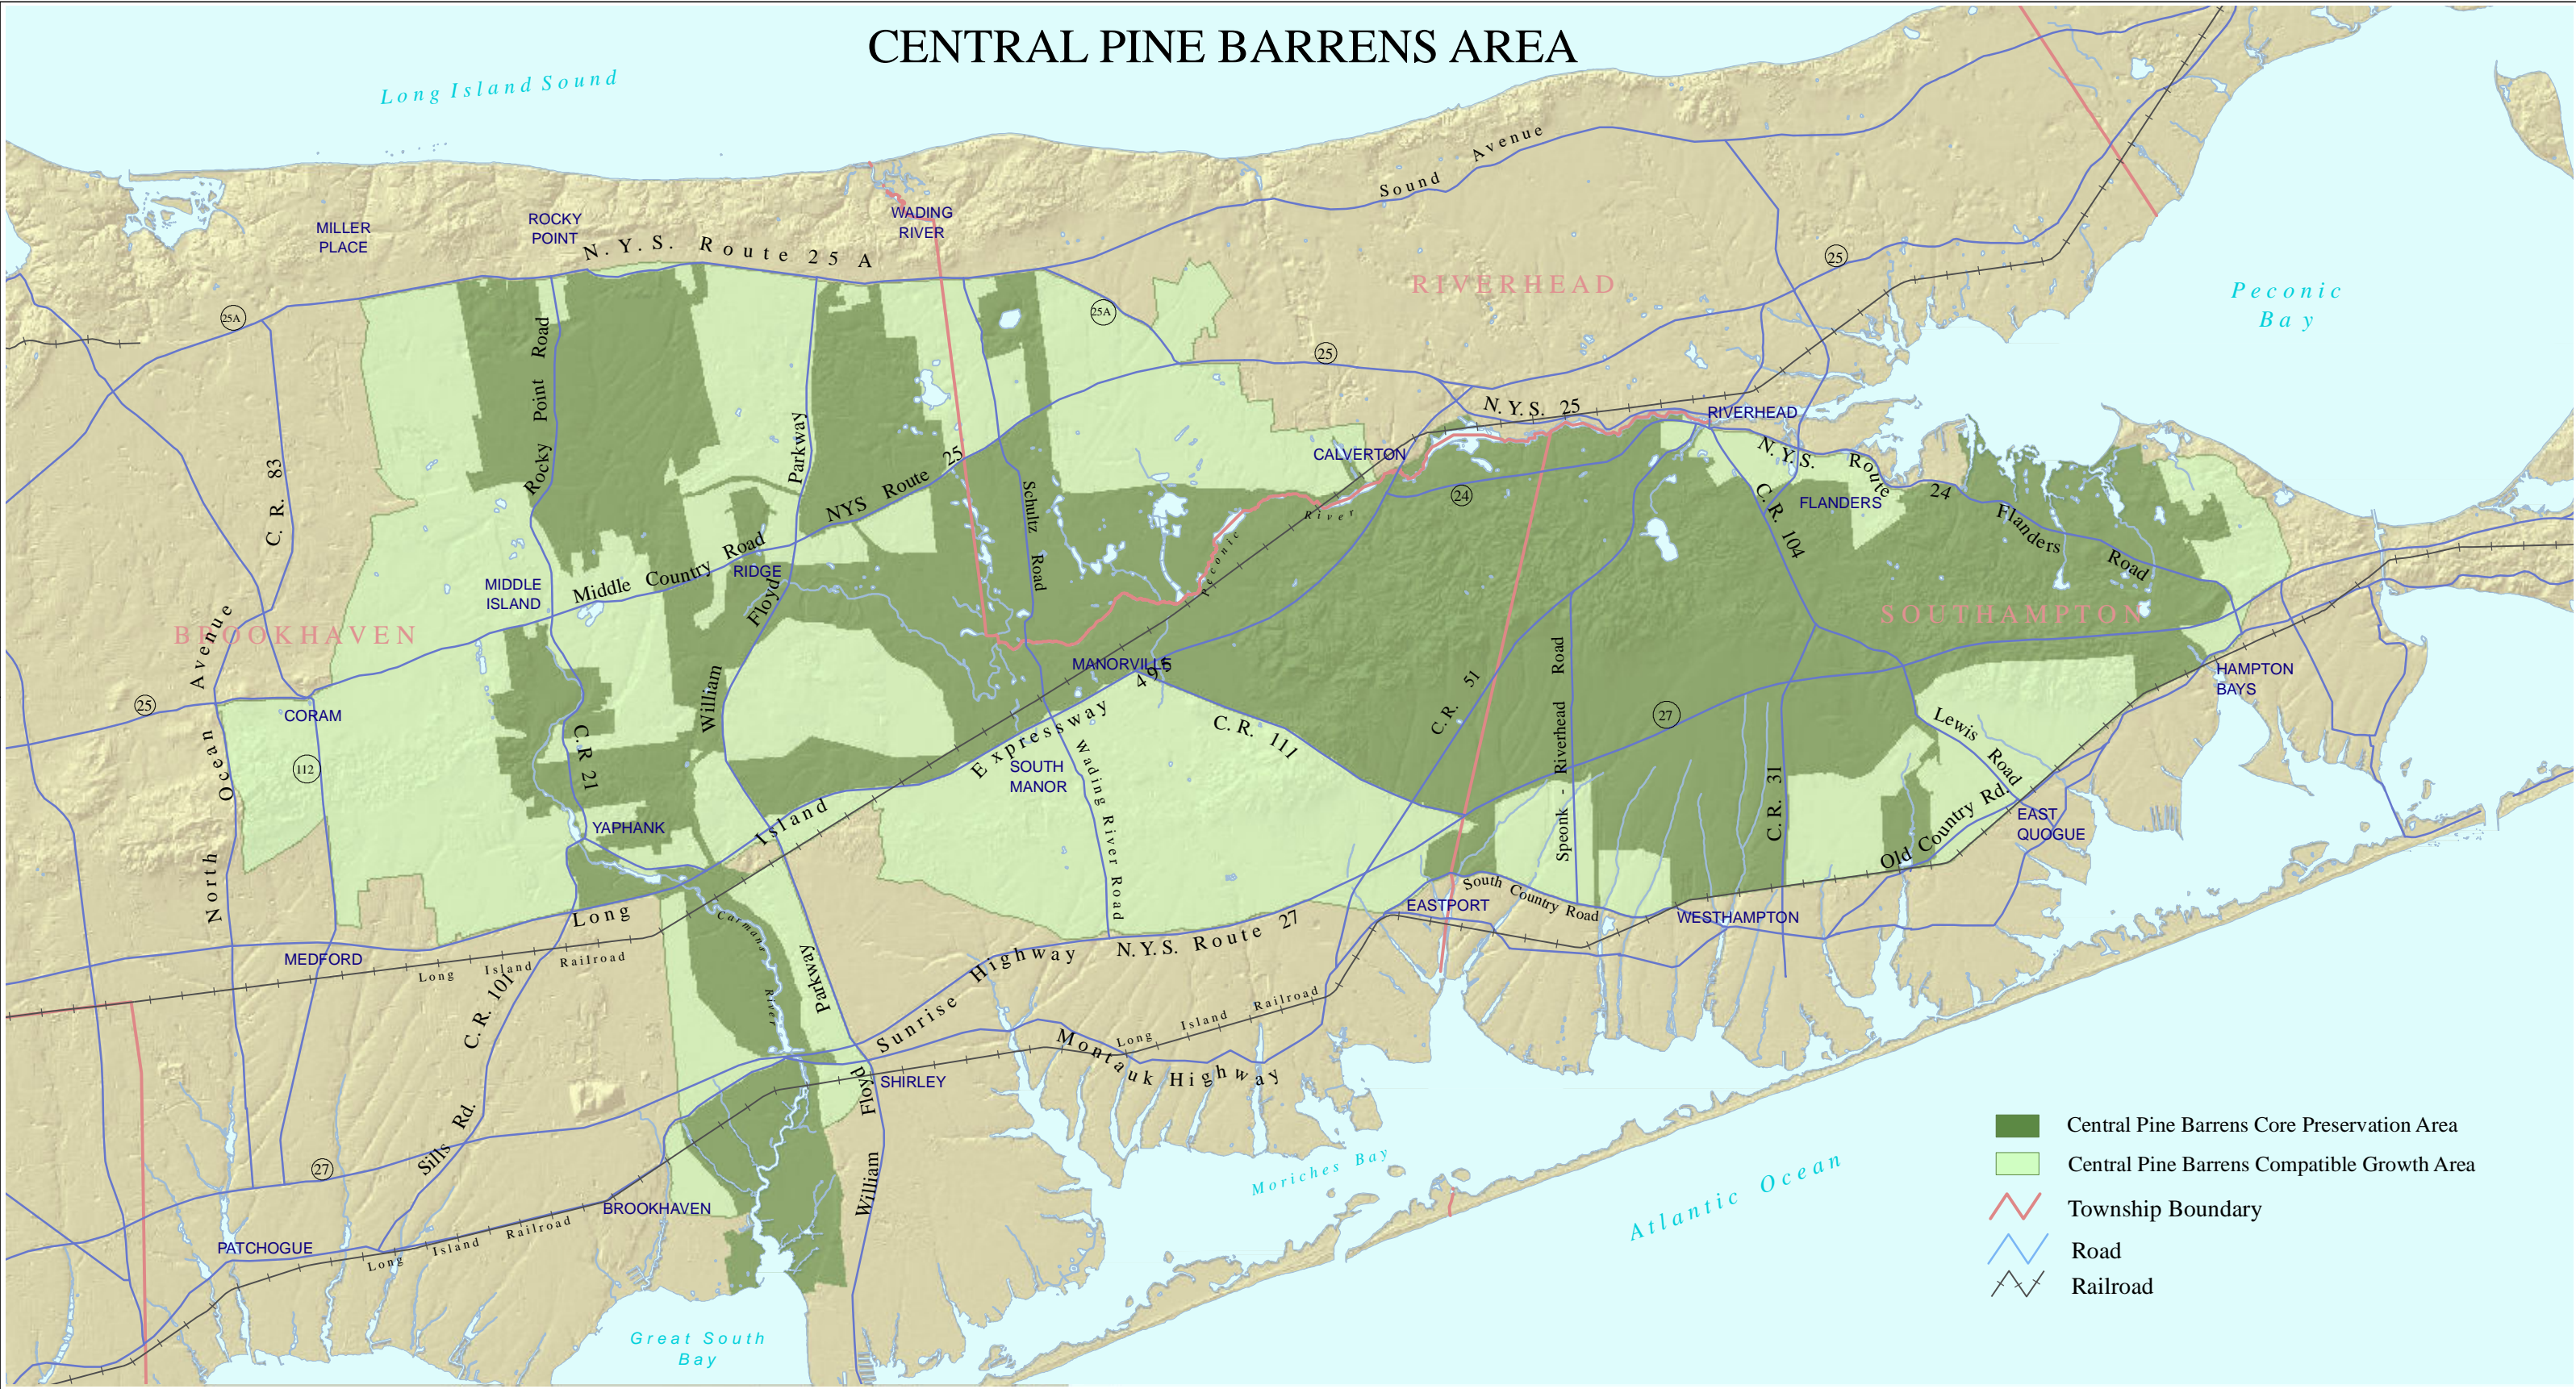

CENTRAL PINE BARRENS AREA

- Central Pine Barrens Core Preservation Area
- Central Pine Barrens Compatible Growth Area
- Township Boundary
- Road
- Railroad

Note: This map is intended for general reference only and is not to be used for surveying, legal interpretation of jurisdictional boundaries, or other precise purposes. Information shown on this map may contain defects, errors, and/or omissions. Refer to NYS ECL Article 57-0107 (10), (11), and (12) for the official description of the Central Pine Barrens boundaries. Prepared by Commission Staff (ac), January 25, 2016.