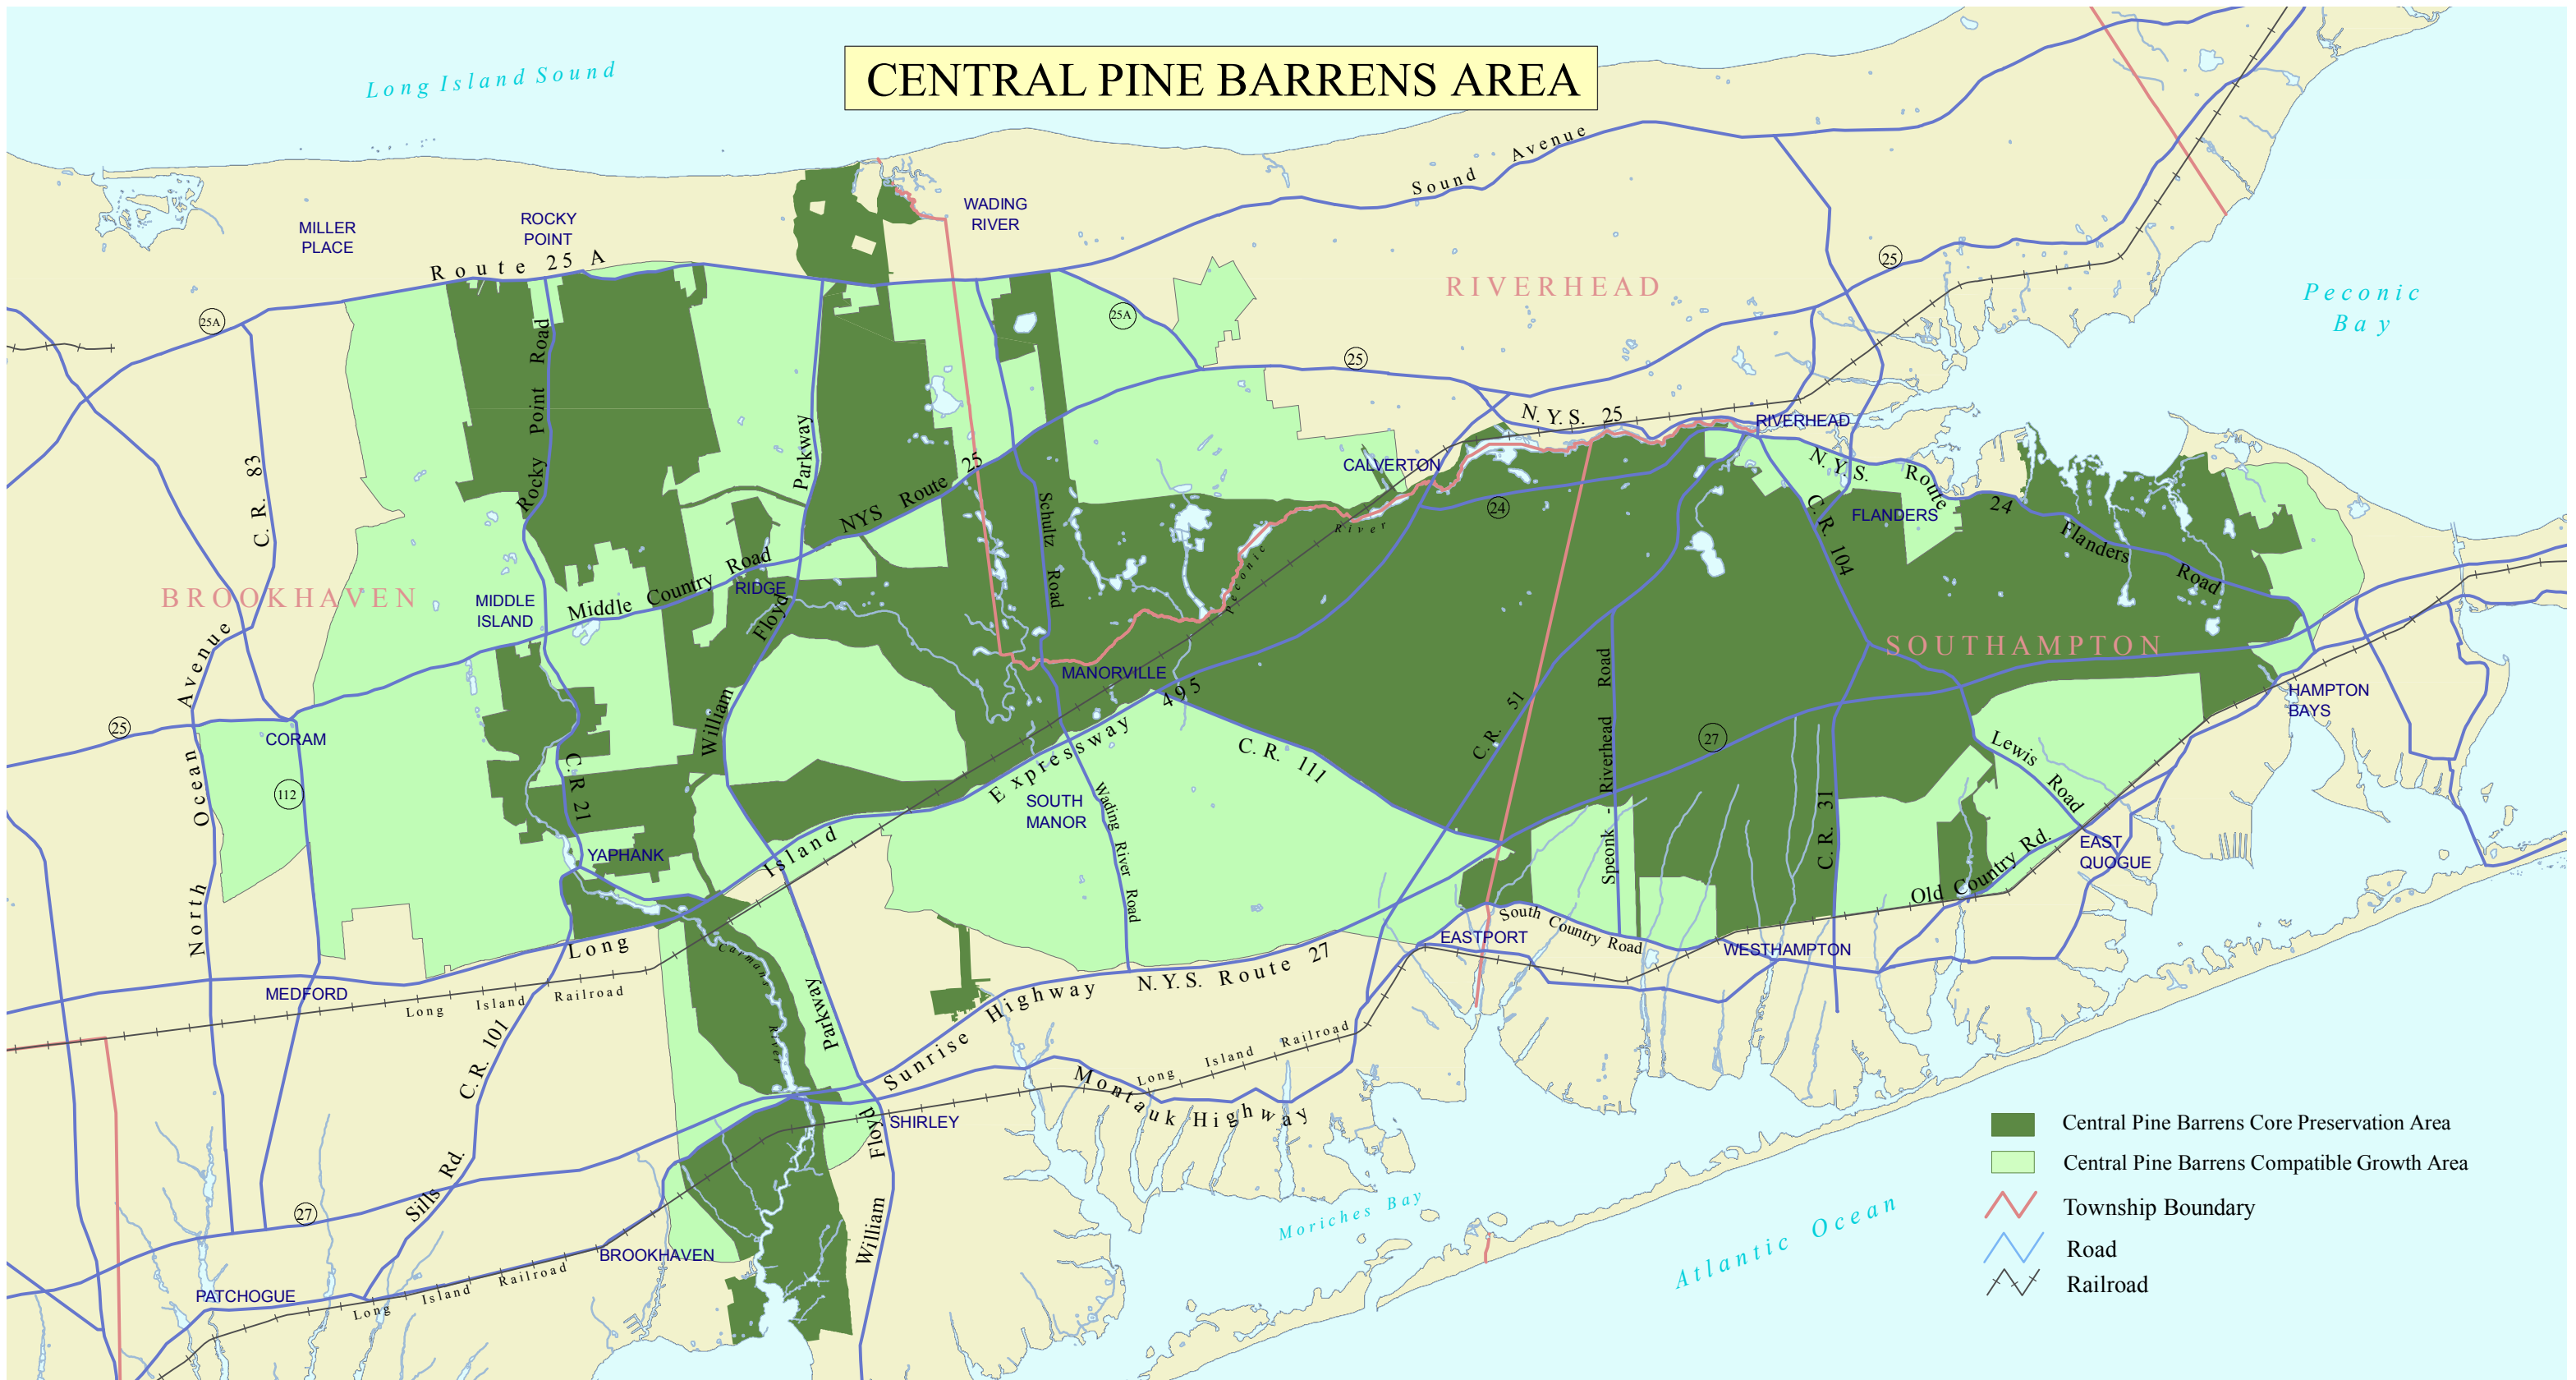

CENTRAL PINE BARRENS AREA

- Central Pine Barrens Core Preservation Area
- Central Pine Barrens Compatible Growth Area
- Township Boundary
- Road
- Railroad

Note: This map is intended for general reference only and is not to be used for surveying, legal interpretation of jurisdictional boundaries, or other precise purposes. Information shown on this map may contain defects, errors, and/or omissions. Refer to NYS ECL Article 57-0107 (10), (11), and (12) for the official description of the Central Pine Barrens boundaries. Prepared by Central Pine Barrens Commission Staff (ac/jt), December 17, 2018.

CENTRAL PINE BARRENS JOINT PLANNING AND POLICY COMMISSION