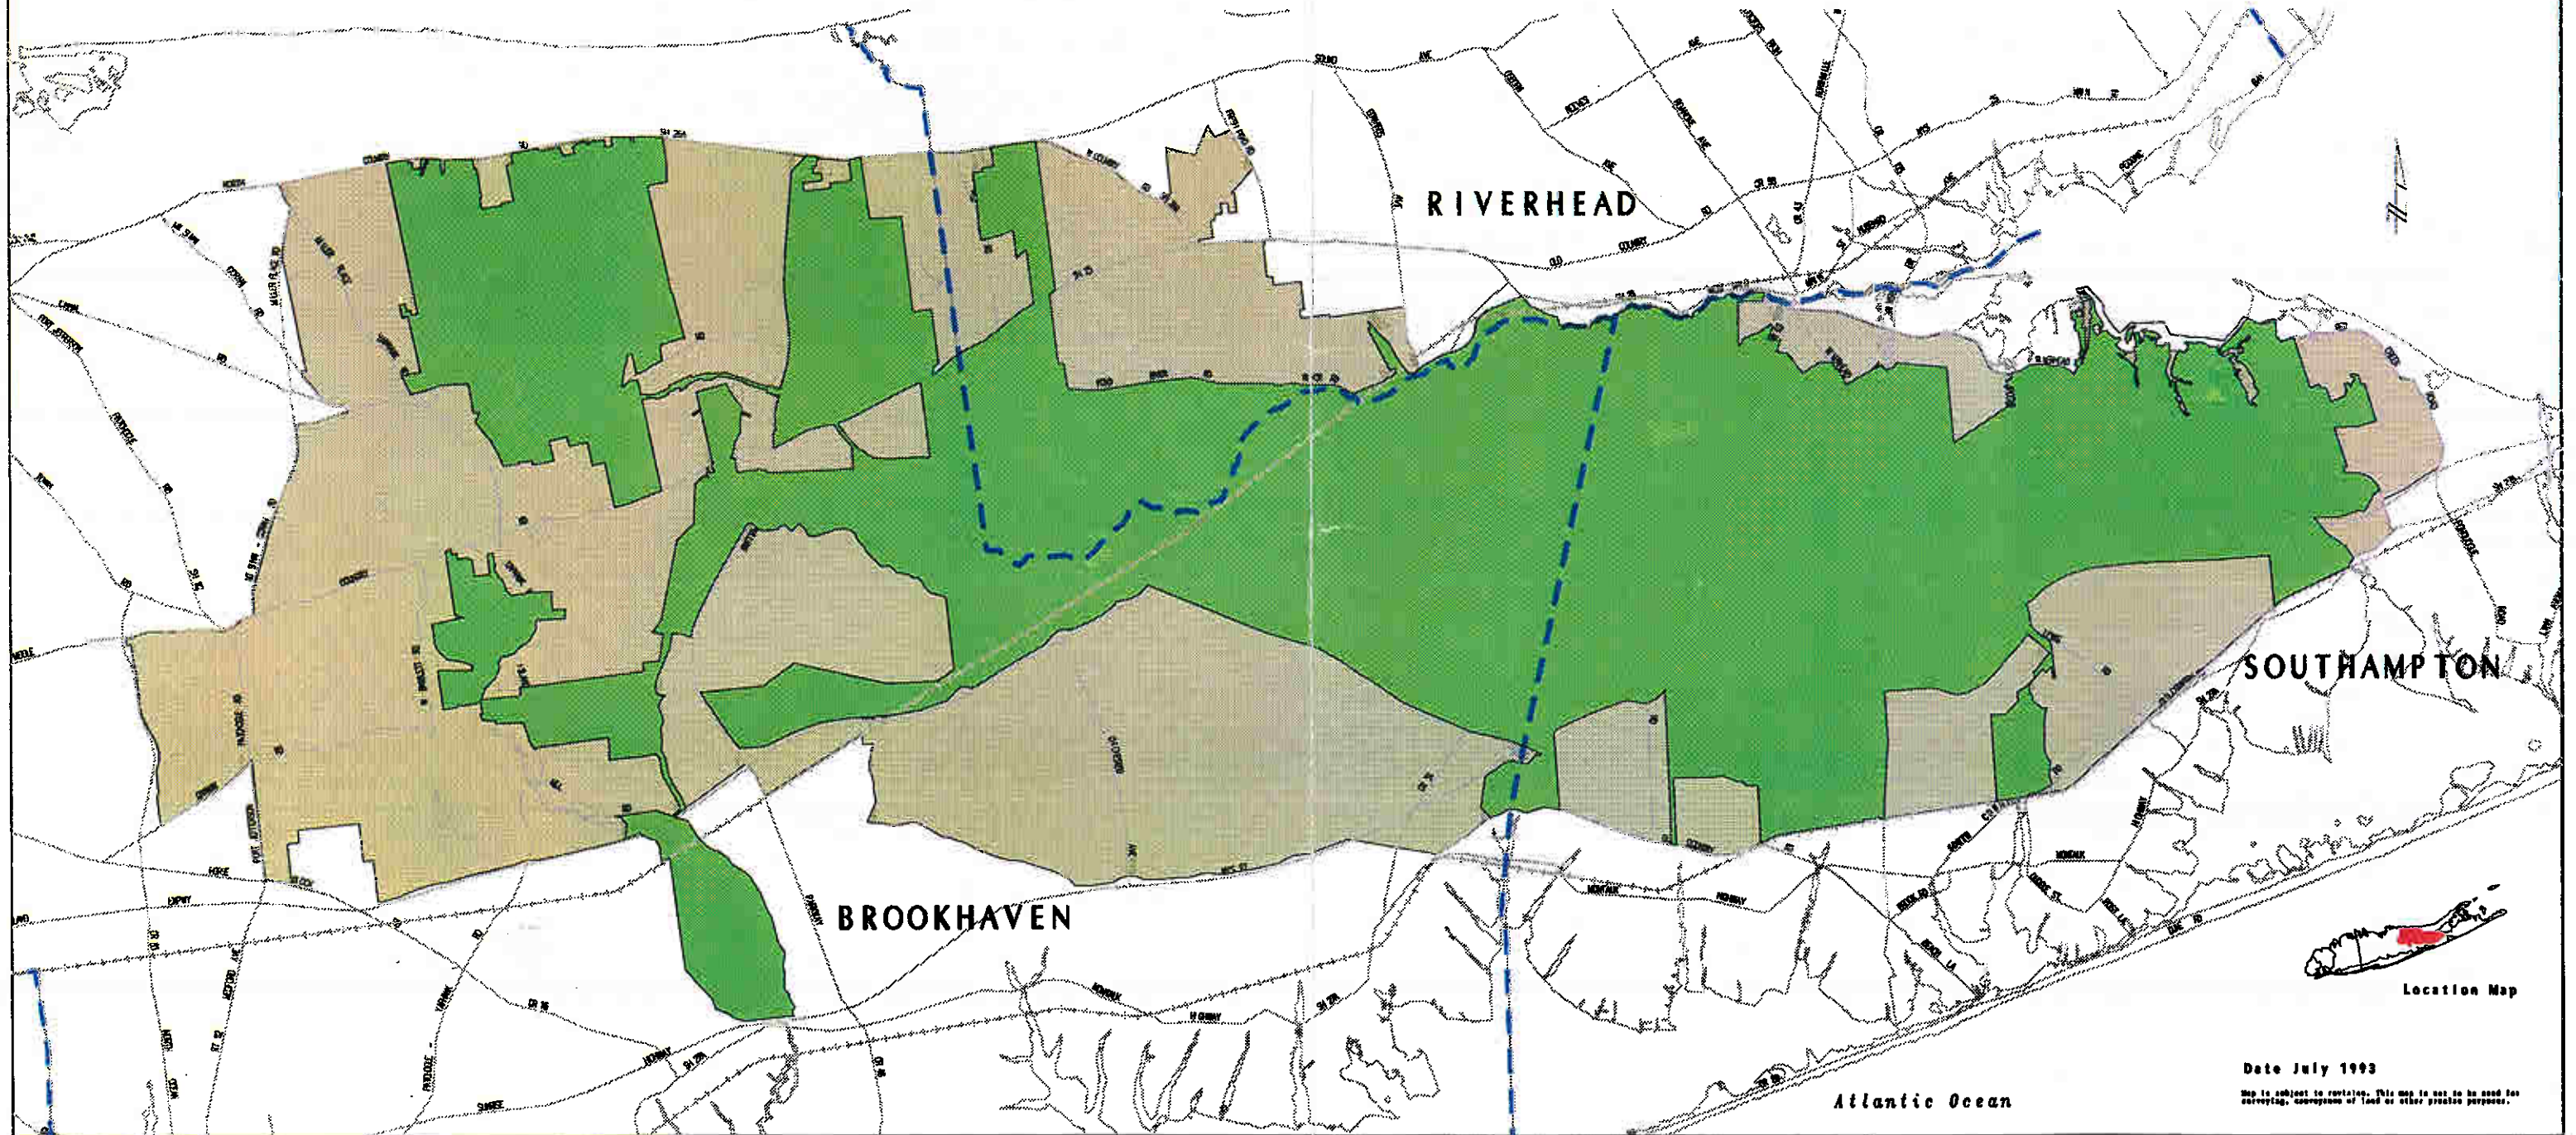

- L E G E N D -

- Core Preservation Area
- Compatible Growth Area

LONG ISLAND PINE BARRENS PROTECTION AREAS

Central Pine Barrens Zone

Towns of Brookhaven, Riverhead, Southampton

Suffolk County, New York

ACREAGE FOR LONG ISLAND PINE BARRENS PROTECTION AREA

	Central Pine Barrens Zone (acres)	Core Preservation Area (acres)	Compatible Growth Area (acres)
Brookhaven	60,496.00	26,264.16	34,231.84
Riverhead	10,223.83	4,712.10	5,511.65
Southampton Underwater Land	29,138.09	21,257.35 276.30	7,880.74
TOTAL	99,857.92	52,589.99	47,624.23

SUFFOLK COUNTY
Planning Department

Arthur Katz - Director
Cartographic & GIS Division

Date July 1993
Map is subject to revision. This map is not to be used for surveying, engineering or land or other precise purposes.