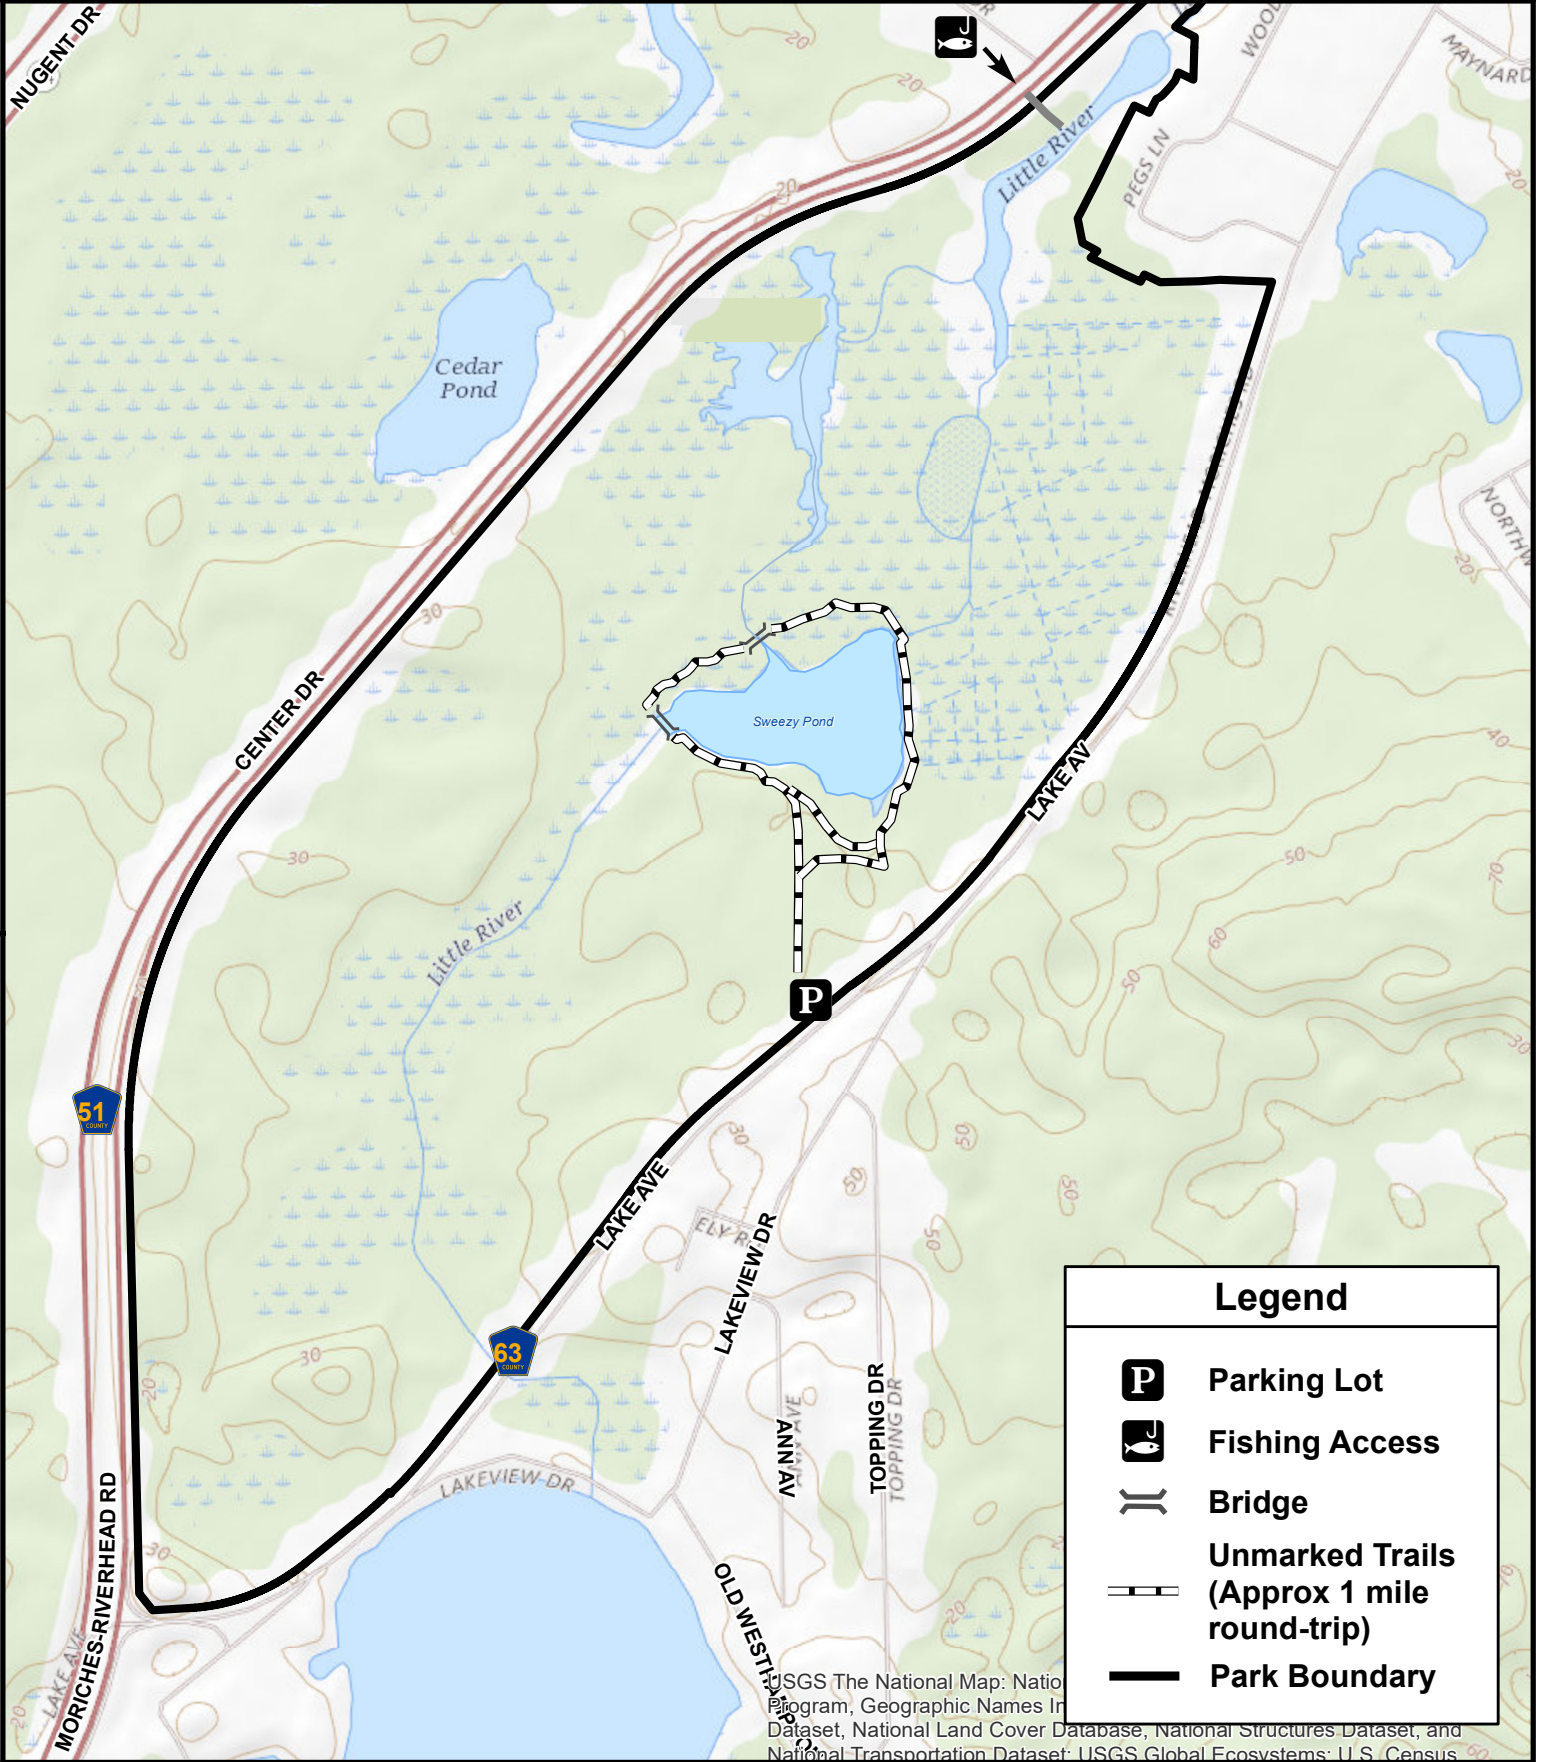

Cranberry Bog Nature Preserve

Northampton, New York

Legend	
	Parking Lot
	Fishing Access
	Bridge
	Unmarked Trails (Approx 1 mile round-trip)
	Park Boundary

USGS The National Map: National Geographic Names Information System, National Land Cover Database, National Structures Dataset, and National Transportation Dataset; USGS Global Ecosystems; U.S. Census