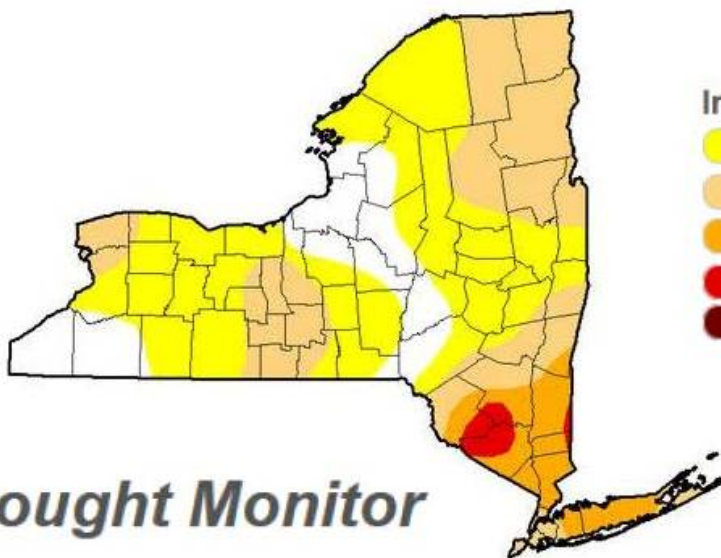

Drought Map

Intensity:

-  D0 (Abnormally Dry)
-  D1 (Moderate Drought)
-  D2 (Severe Drought)
-  D3 (Extreme Drought)
-  D4 (Exceptional Drought)

U.S. Drought Monitor

New York

For additional details visit
[United States Drought Monitor](http://www.drought.gov)