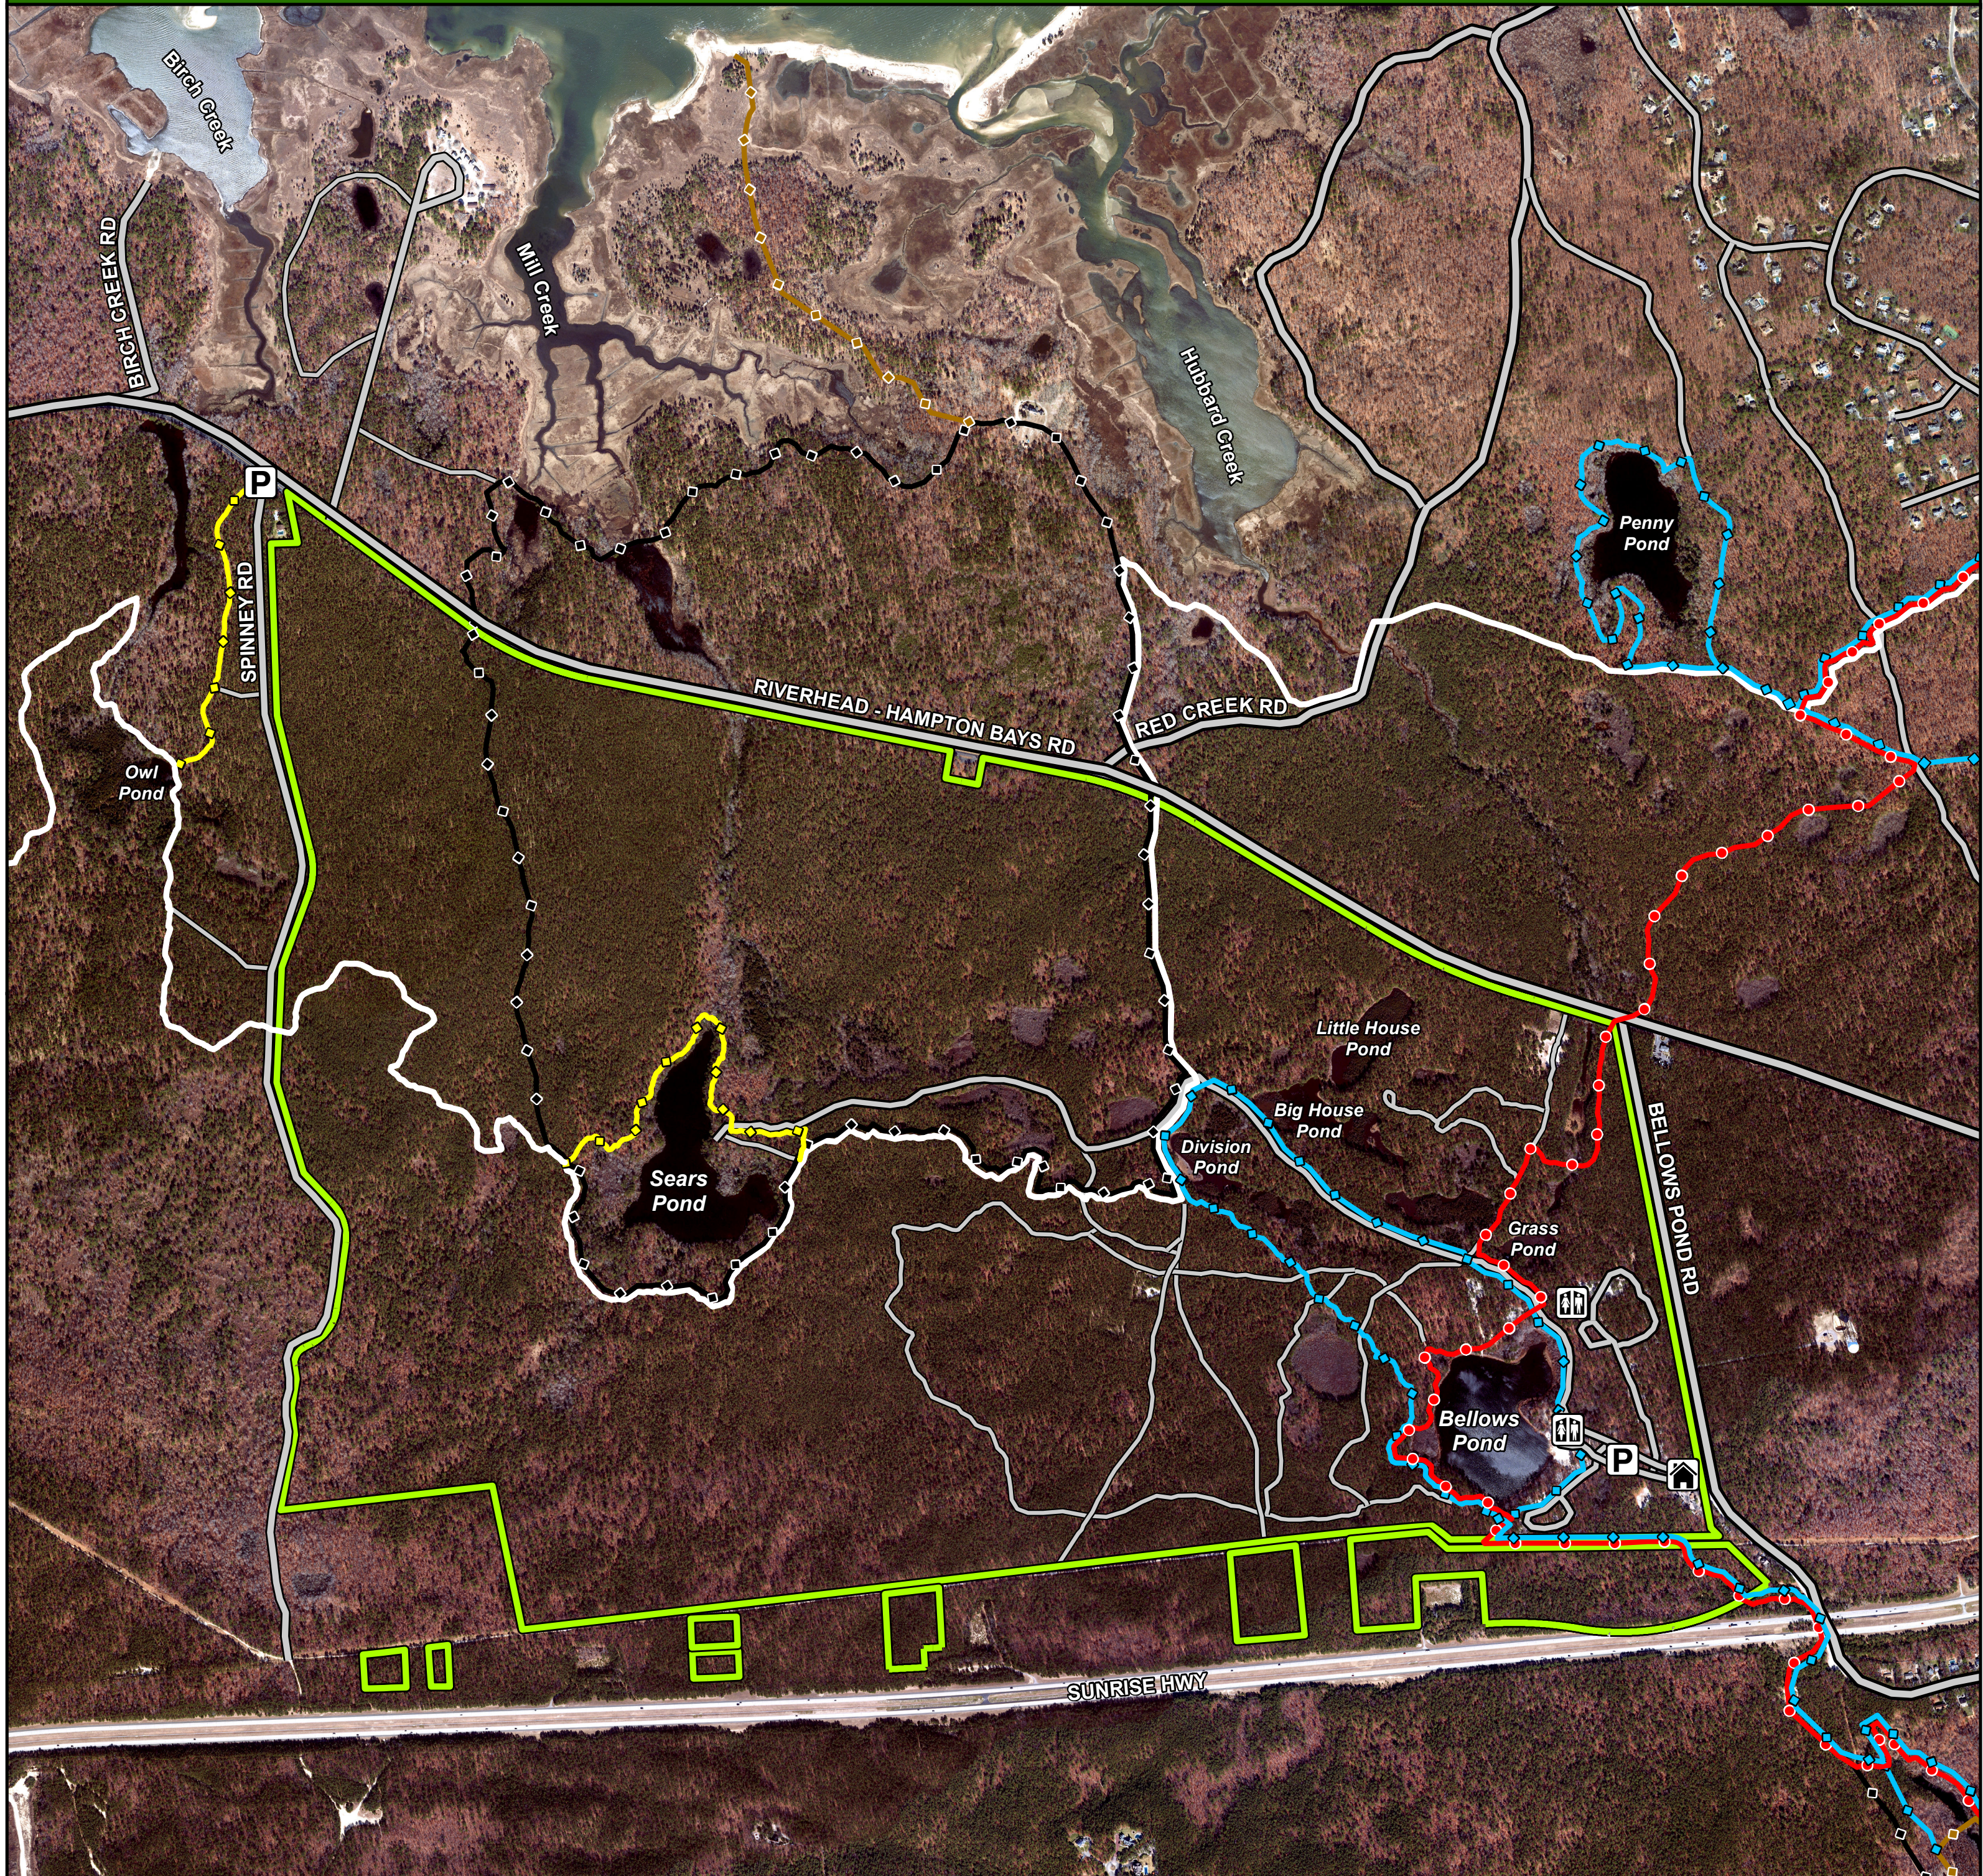

Sears Bellows County Park

 Check-in Cabin

 Parking

 Restroom

 Park Boundary

 Roads & Unmarked Trails

 Blue Owl Trail

 Black Owl Trail

 Yellow Owl Trail

 Brown Owl Trail

 Bay to Bay Footpath

 Paumanok Path

0 0.25 0.5 0.75 1 Miles