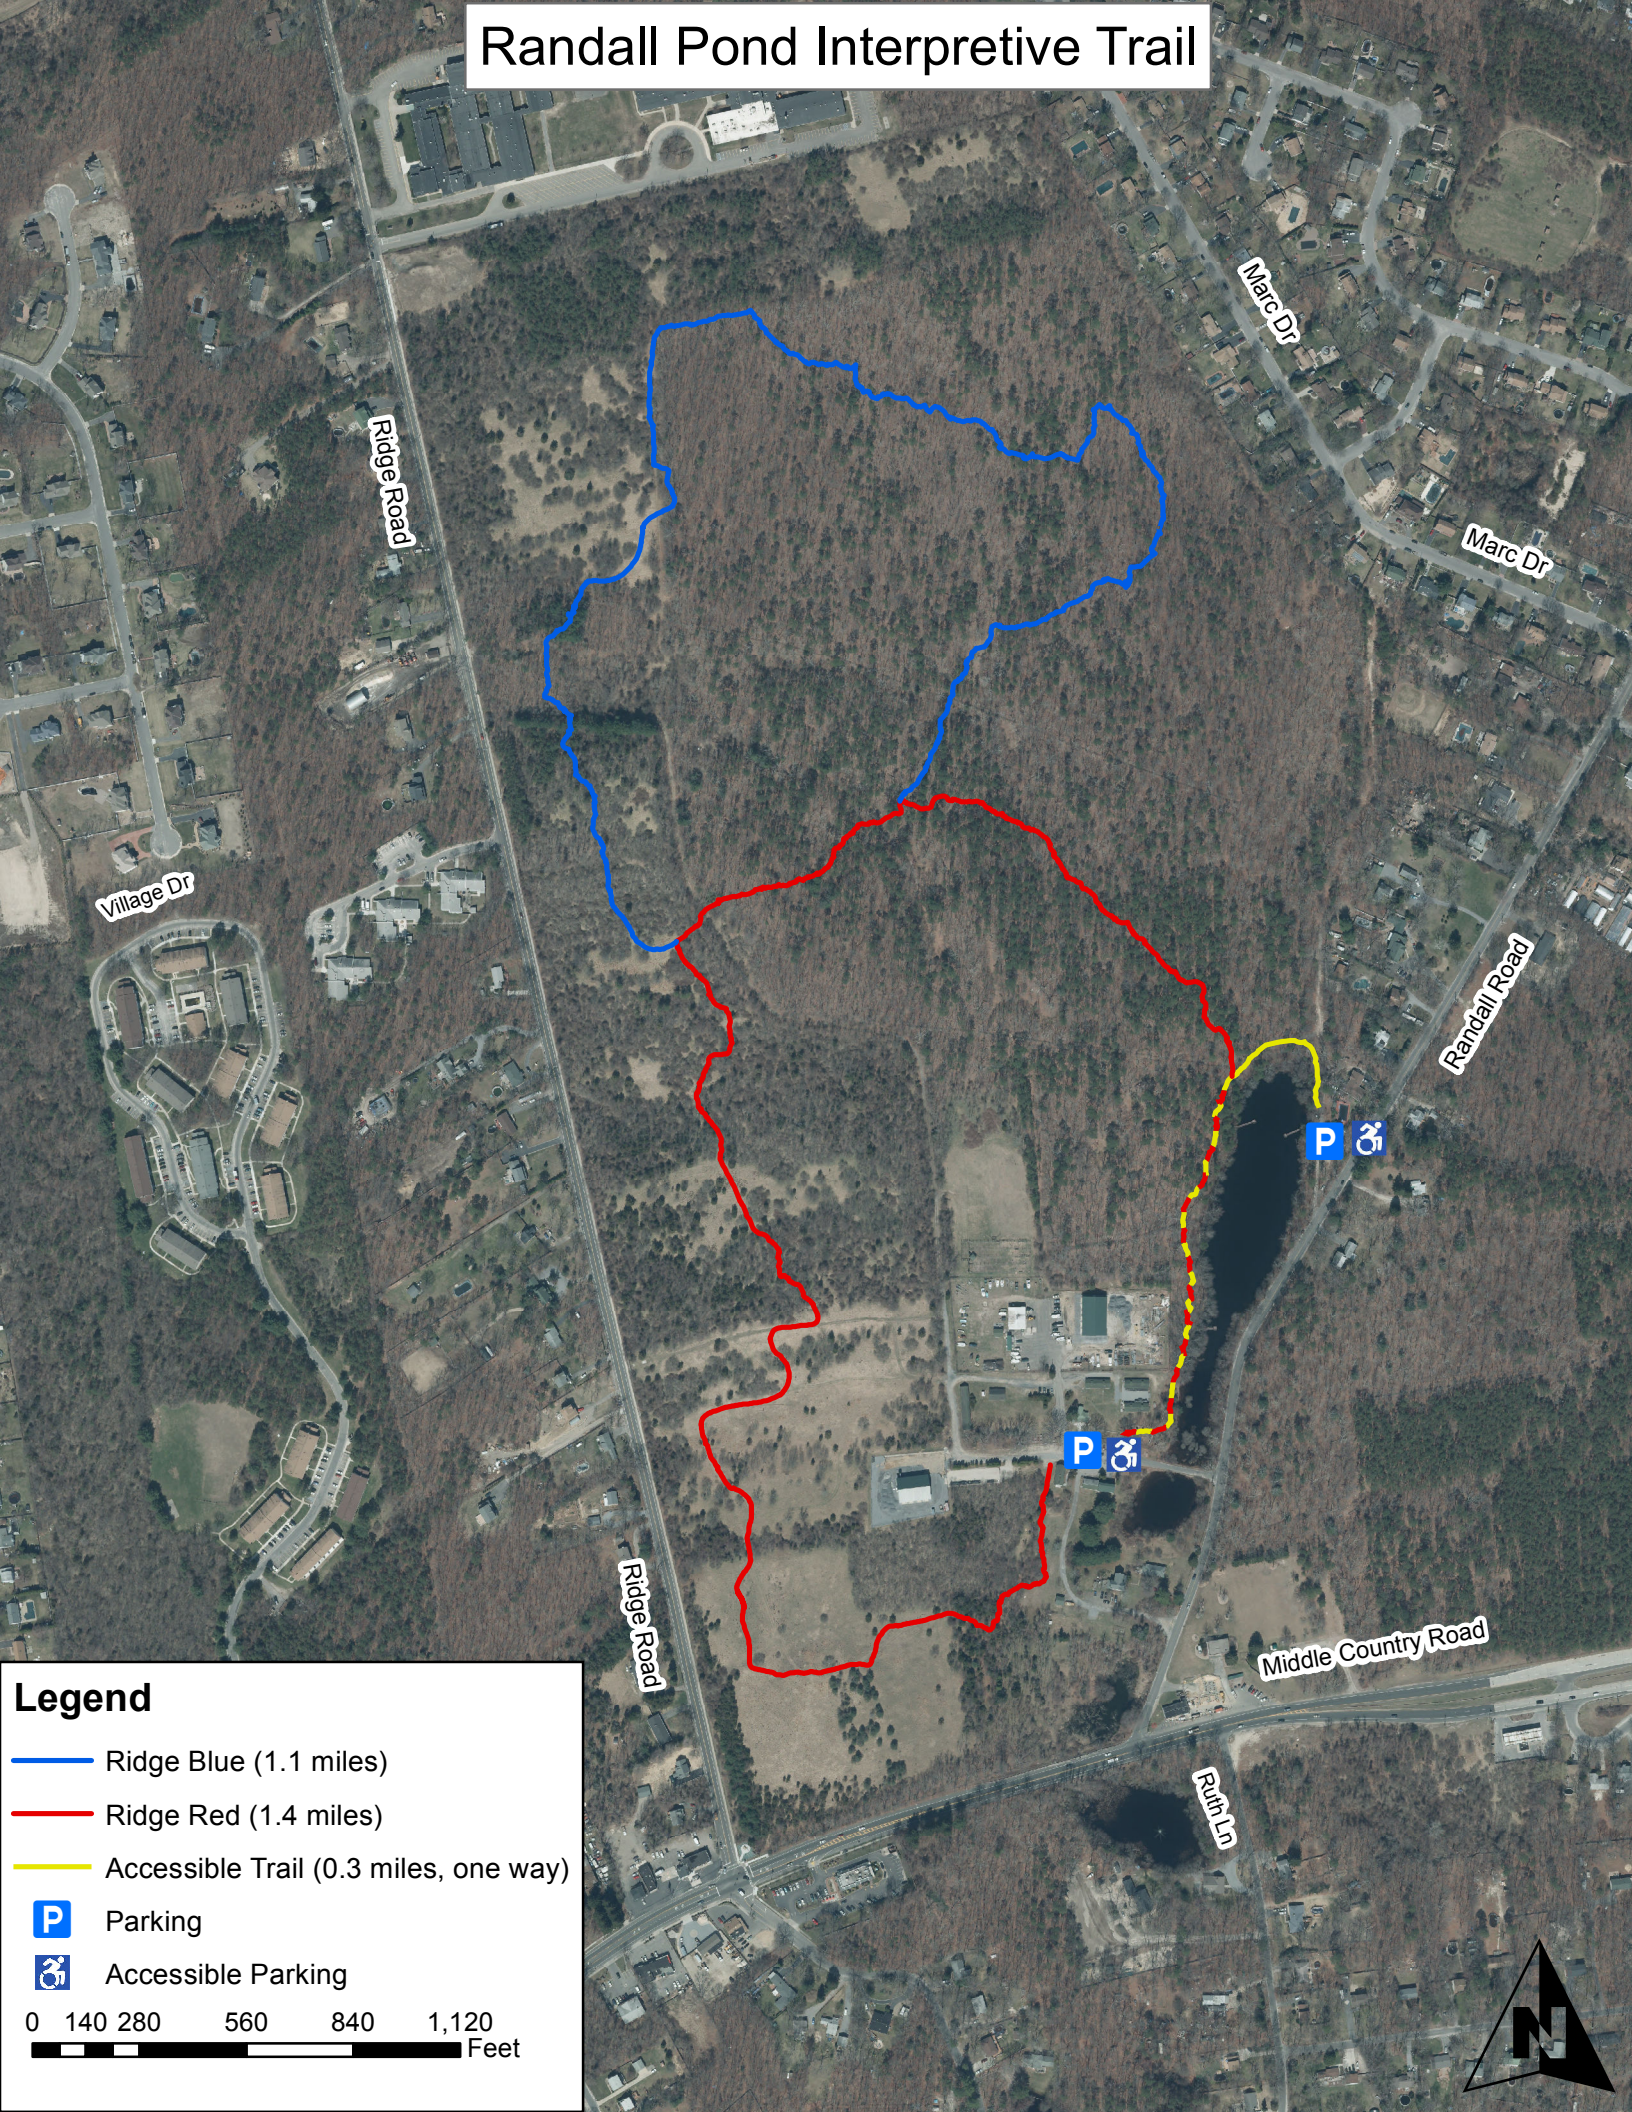

# Randall Pond Interpretive Trail

## Legend

-  Ridge Blue (1.1 miles)
-  Ridge Red (1.4 miles)
-  Accessible Trail (0.3 miles, one way)
-  Parking
-  Accessible Parking